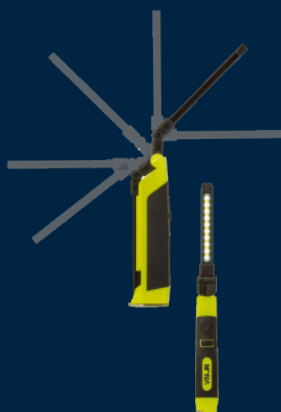

Slimline COB LED Inspection Lamp

- Slim 9mm 2W inspection torch to access tight areas
- 3 x hand lamp modes: 500, 250 and 50 lumens
- Strong magnetic base and hanging hook
- Dual flexible folding system
- Battery power indicator
- Overload protection

Part Number	Colour	RRP	PartsPlus Trade Price
EHL305	Yellow	£44.87	£22.44